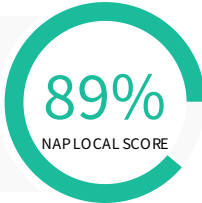

LOCALS BREAKDOWN

Listings Present	3
Listings Checked	3
Presence Score	100%

A Cut Above Roofing [↗](#)

A

P +1 832-656-9939

[Link](#) [↗](#)

As of 12/16/2023

Detailed Breakdown

- Claimed YES
- Listings Present YES
- NAP Consistent NO

92%
SCORE

Additional Info

- Categories YES
- Website URL Present YES
- Hours Of Operation YES
- Photos Present YES
- Reviews YES