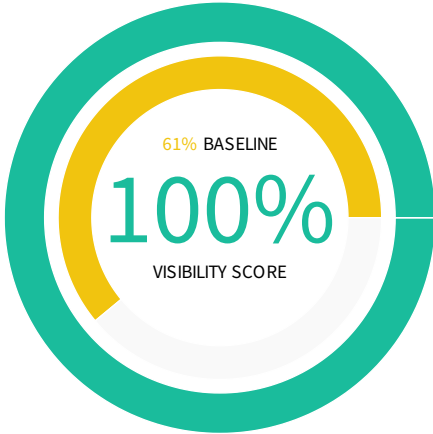

Monthly Progress Report - Where You Are Now

Your monthly progress report includes a Visibility Score, which shows the average of your Google Business Profile, Yelp, Bing Places, NAP Score, and Voice Search Readiness. Successful scores are most often achieved when all listings are claimed, active, and contain consistent information such as business name, address, and phone number. **However, please note that due to the reliance on third-party data and their connection status, there may be instances where we are unable to find a listing that should be present.**

A Cut Above Roofing LLC [↗](#)
5218 Shirley St., Baytown, TX, 77521
(832) 656-9939
<https://www.acutaboveroofingtexas.com/>

Local Pages

The Local Pages score is based on the level of optimization of your listing. We assess various factors that contribute to your overall optimization, including the consistency of your name, address, and telephone numbers, as well as reviews, photos, business description, and more!

LOCALS BREAKDOWN

Listings Present	3
Listings Checked	3
Presence Score	100%

A Cut Above Roofing [↗](#)

A

P +1 832-656-9939

[Link](#) [↗](#)

As of 12/16/2023

Detailed Breakdown

- Claimed YES
- Listings Present YES
- NAP Consistent NO

92%
SCORE

Additional Info

- Categories YES
- Website URL Present YES
- Hours Of Operation YES
- Photos Present YES
- Reviews YES